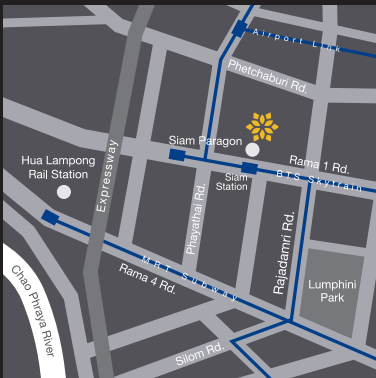

Siam Kempinski Hotel Bangkok
991/9 Rama I Road
Pathumwan
Bangkok 10330
Thailand

T + 66 (0)2 162 9000
F + 66 (0)2 162 9009
reservations.siambangkok@kempinski.com
kempinski.com/bangkok

GPS LONG: E 100° 31' 6.552"
GPS LAT: N 13° 44' 40.606"

KEMPINSKI.COM

@Siamkempinski   SiamKempinskiHotelBangkok
 Siamkempinski   Siam Kempinski Hotel Bangkok

DISCOVERY

PROPERTY CODES:
APPOLLO/GALILEO: 51479
SABRE: 86818
AMADEUS: BKKSIA
WORLDSPAN: BKK1
PEGASUS: HYBKKK1