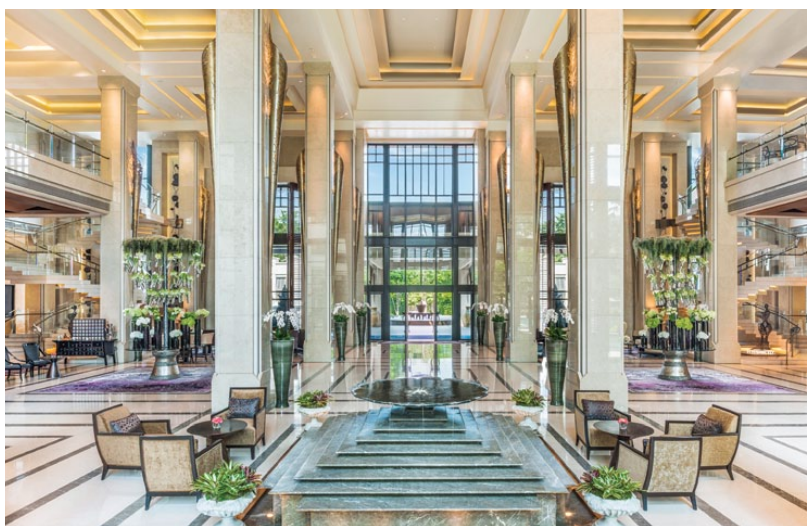

FACILITIES AND SERVICES

Siam Kempinski Hotel Bangkok is situated at the heart of Bangkok's premier shopping and entertainment district and within easy reach of the BTS SkyTrain at the Siam Interchange Station (in front of Siam Paragon Shopping Centre).

The hotel is also located just 10 minutes away from the airport rail link and the city's MRT underground rail network. The airport rail service takes passengers to and from Bangkok's Suvarnabhumi International Airport. Guests may also use the BTS Sky Train to connect with the city's underground MRT rail system at either Sukhumvit or Lumpini stations.

Whether you are visiting the city of angels for business or pleasure, we guarantee you a truly memorable and unforgettable luxury experience at the Siam Kempinski Hotel Bangkok.

ROOMS AND SUITES

The hotel offers, in total of 401 rooms, 320 luxurious rooms and 81 suites including 21 rooms that give guests direct access to the pool and lush green gardens.

GUEST ROOM FACILITIES

- Spacious rooms range in size from 40 square metres to 300 square metres for the largest of the 81 suites
- Choose between a king size bed or twin beds
- Spacious bathroom with bathtub and separate shower
- Interconnecting rooms available for large families travelling together
- Most rooms and suites feature a balcony overlooking the inner garden
- The 21 Cabana and Duplex Cabana rooms offer direct access to the swimming pool surrounded by the beautiful green garden
- 48-inch Smart TV with a wide selection of local and international channels
- Multi telephone lines with voicemail
- Connectivity devices such as HDMI
- Complimentary wired and Wi-Fi broadband internet
- Iron and ironing board
- Hairdryer
- In-room safe deposit box
- Coffee & tea-making facilities
- Complimentary mini-bar replenished once daily
- Complimentary newspapers downloadable via News Reader Application
- Rooms are available for guests with physical difficulties

WELLNESS AND ACTIVITIES

- Gym featuring the latest Technogym equipment, Jacuzzi, sauna and steam room
- Kempinski The Spa with 8 treatment rooms and relaxation room
- Large outdoor saltwater pools and Jacuzzi
- Extensive sundeck at pool bar
- Daily kid's activities at Kempinski Kids' Club

RESTAURANTS AND BARS

- Brasserie Europa for all-day international and European dining
- Sra Bua by Kiin Kiin, the award-winning fine dining restaurant that serves modern Thai cuisine with contemporary twists
- Niche, a casual and stylish all-day dining restaurant, serves innovative international favourites. Al fresco dining is also available.
- Hanuman Bar, an elegant lobby bar serving extensive drink lists, as well as traditional and themed Afternoon Tea sets
- Rotunda, serving light meals and refreshing drinks poolside

BUSINESS SERVICES

- Business Centre with private meeting rooms
- Secretarial, printing, photocopy & fax services
- High speed internet access

MEETING AND BANQUET FACILITIES

- 900 square metres elegant pillar-less Chadra Ballroom
- Spacious interconnecting conference and banquet rooms with natural daylight and private balconies
- Advanced audio/video facilities
- High speed broadband and Wi-Fi internet access
- Multi telephone lines

EXECUTIVE LOUNGE

- Private check-in and check-out
- Business centre services included facsimile, printing & secretarial service
- Private meeting rooms (terms & conditions)
- Complimentary buffet breakfast, afternoon tea and evening cocktails with non-alcoholic beverages served throughout the day

OTHER SERVICES AND FACILITIES

- Concierge
- High speed internet access
- 24-hour In-room dining
- Limousine
- A cat or dog weighing less than 10 kg is welcome (fees apply)

SHOPPING AND ATTRACTIONS